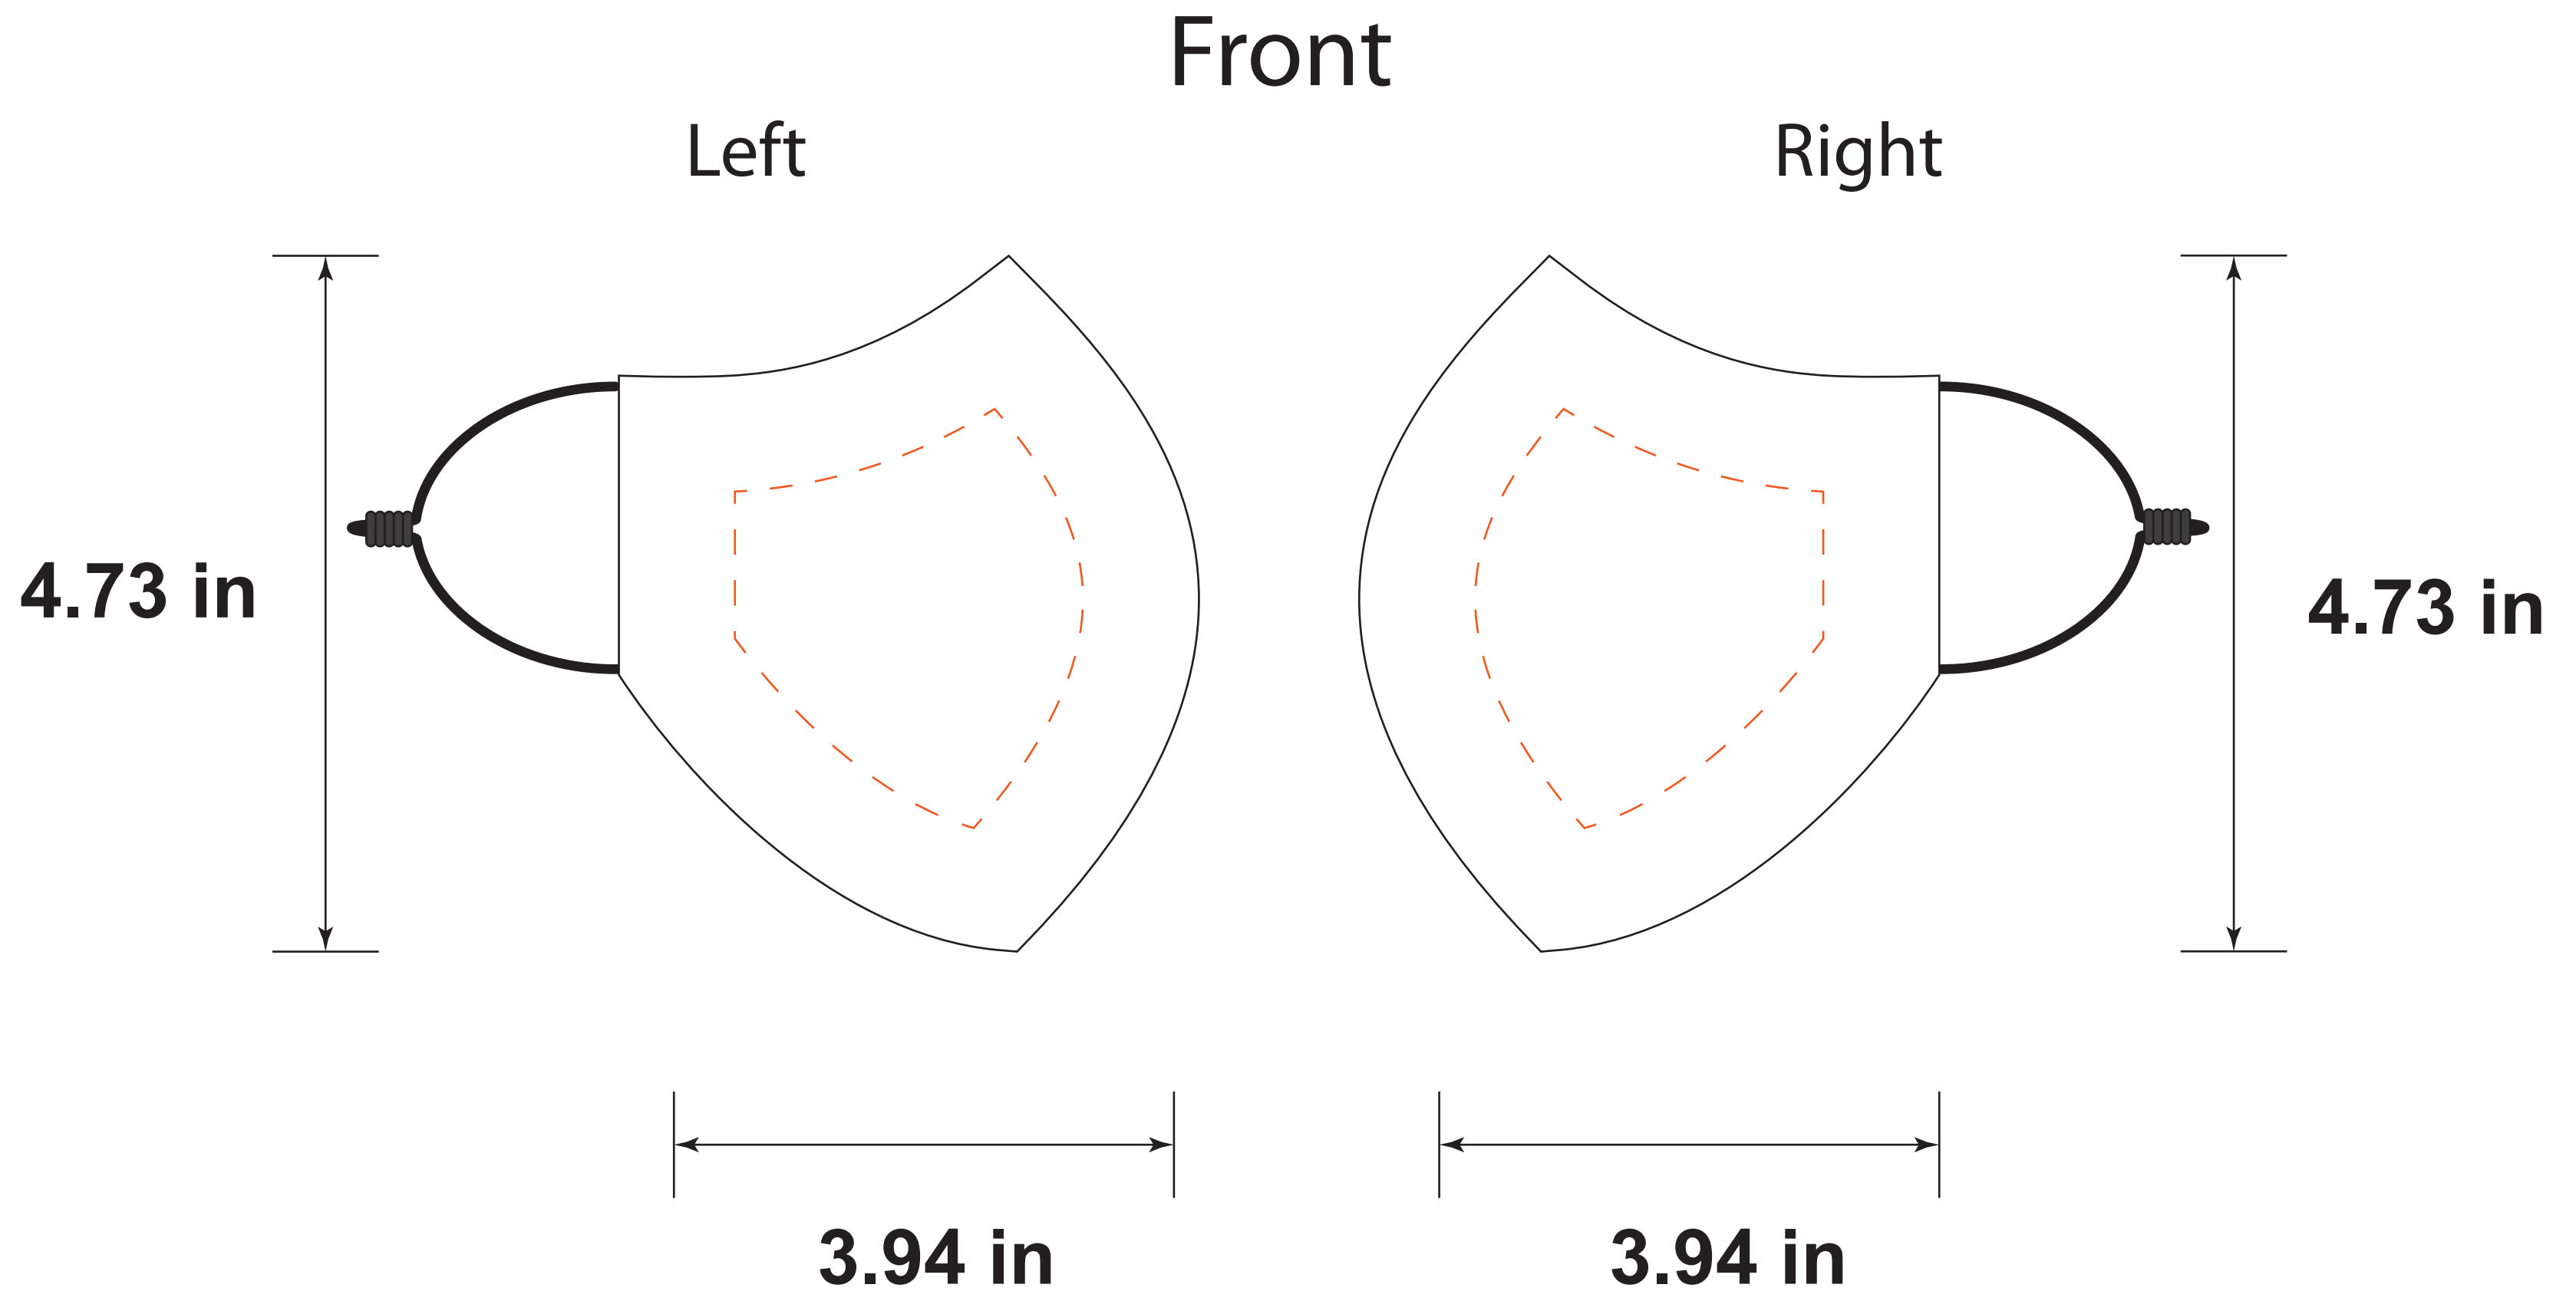

KIDS ROUNDED FACE MASK with NOSE BRIDGE TEMPLATE

HIDE TOP LAYER BEFORE SUBMITTING ORDER

PLACE ART IN EITHER BLACK OR WHITE TRIM LAYER
BELOW THE ART CLIPPING MASK

SAVE ARTWORK AS PDF WITH LAYERS

NOTE: SMALL IMAGES, FINE LINES & HIGHLY DETAILED ART WILL NOT PRINT WELL